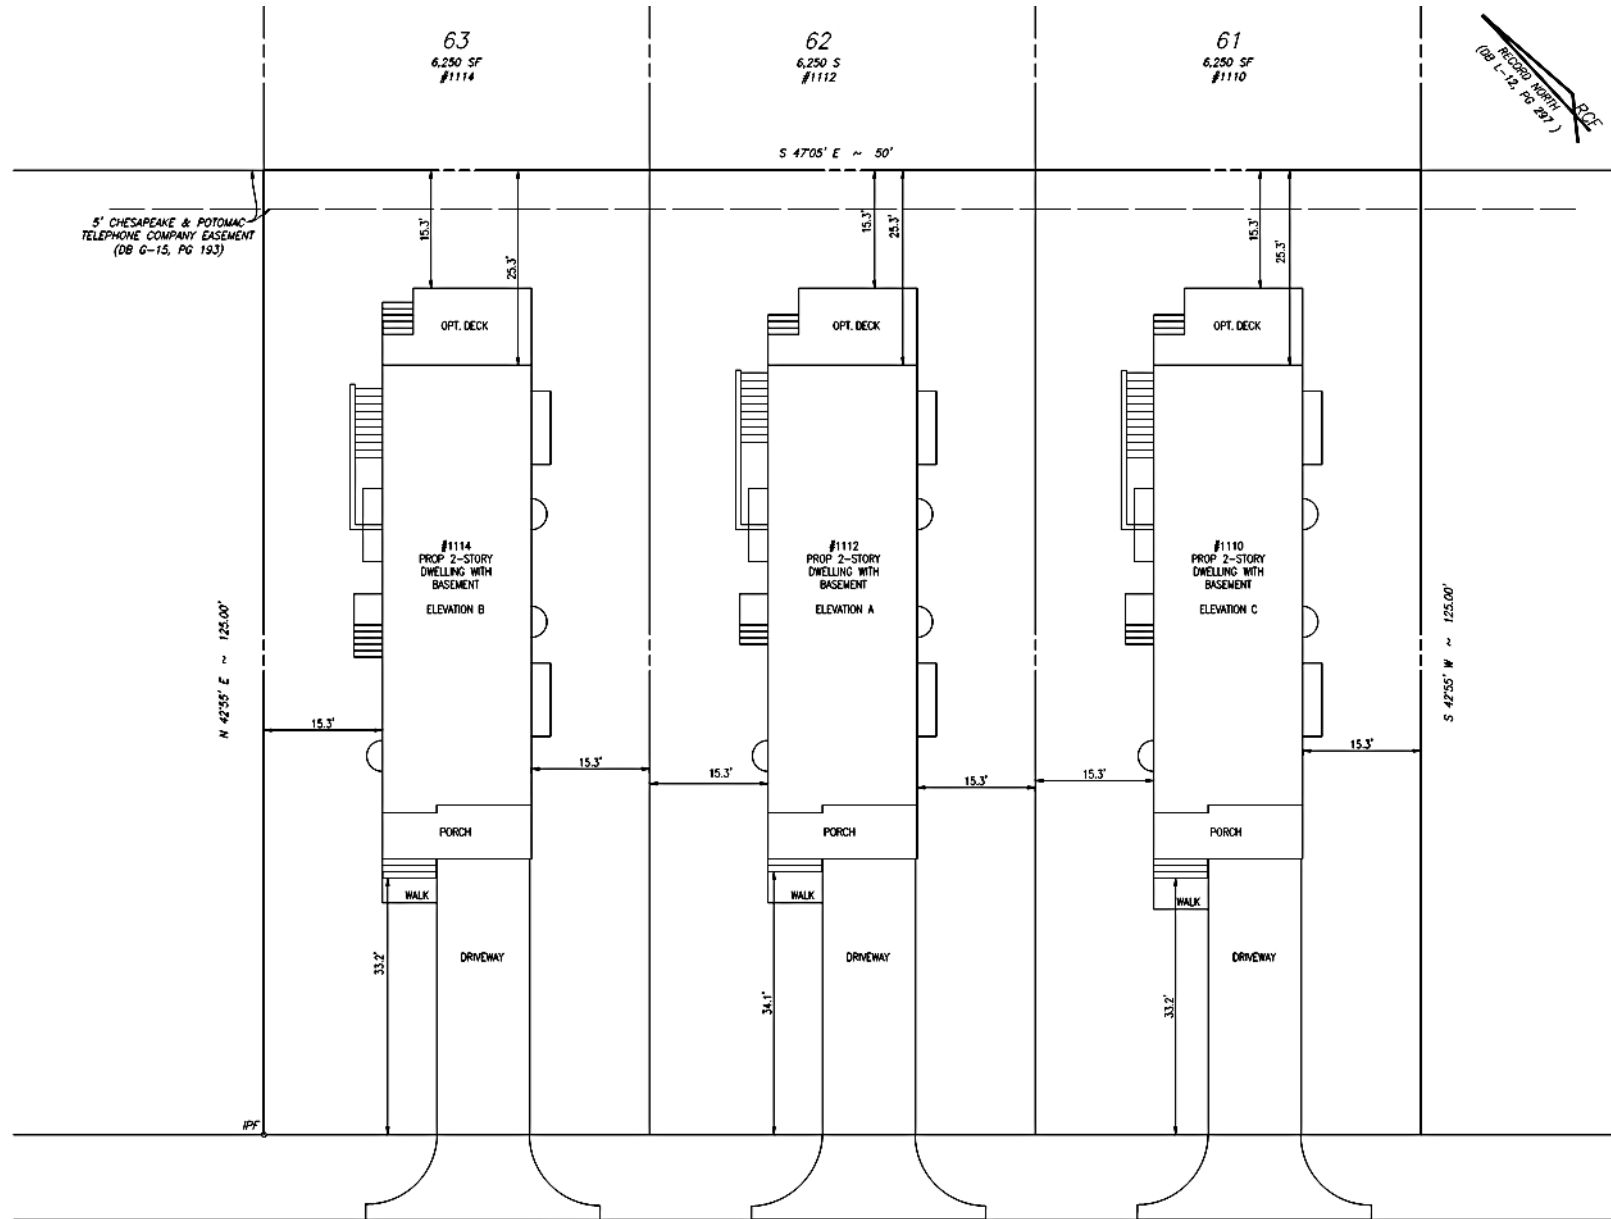

WELLINGTON ESTATES

Lots 61, 62 and 63

WESTMORELAND ROAD
50' R/W ~ ROUTE #2106

Details and dimensions shown on this site plan are approximate and may be subject to change. 9/2021