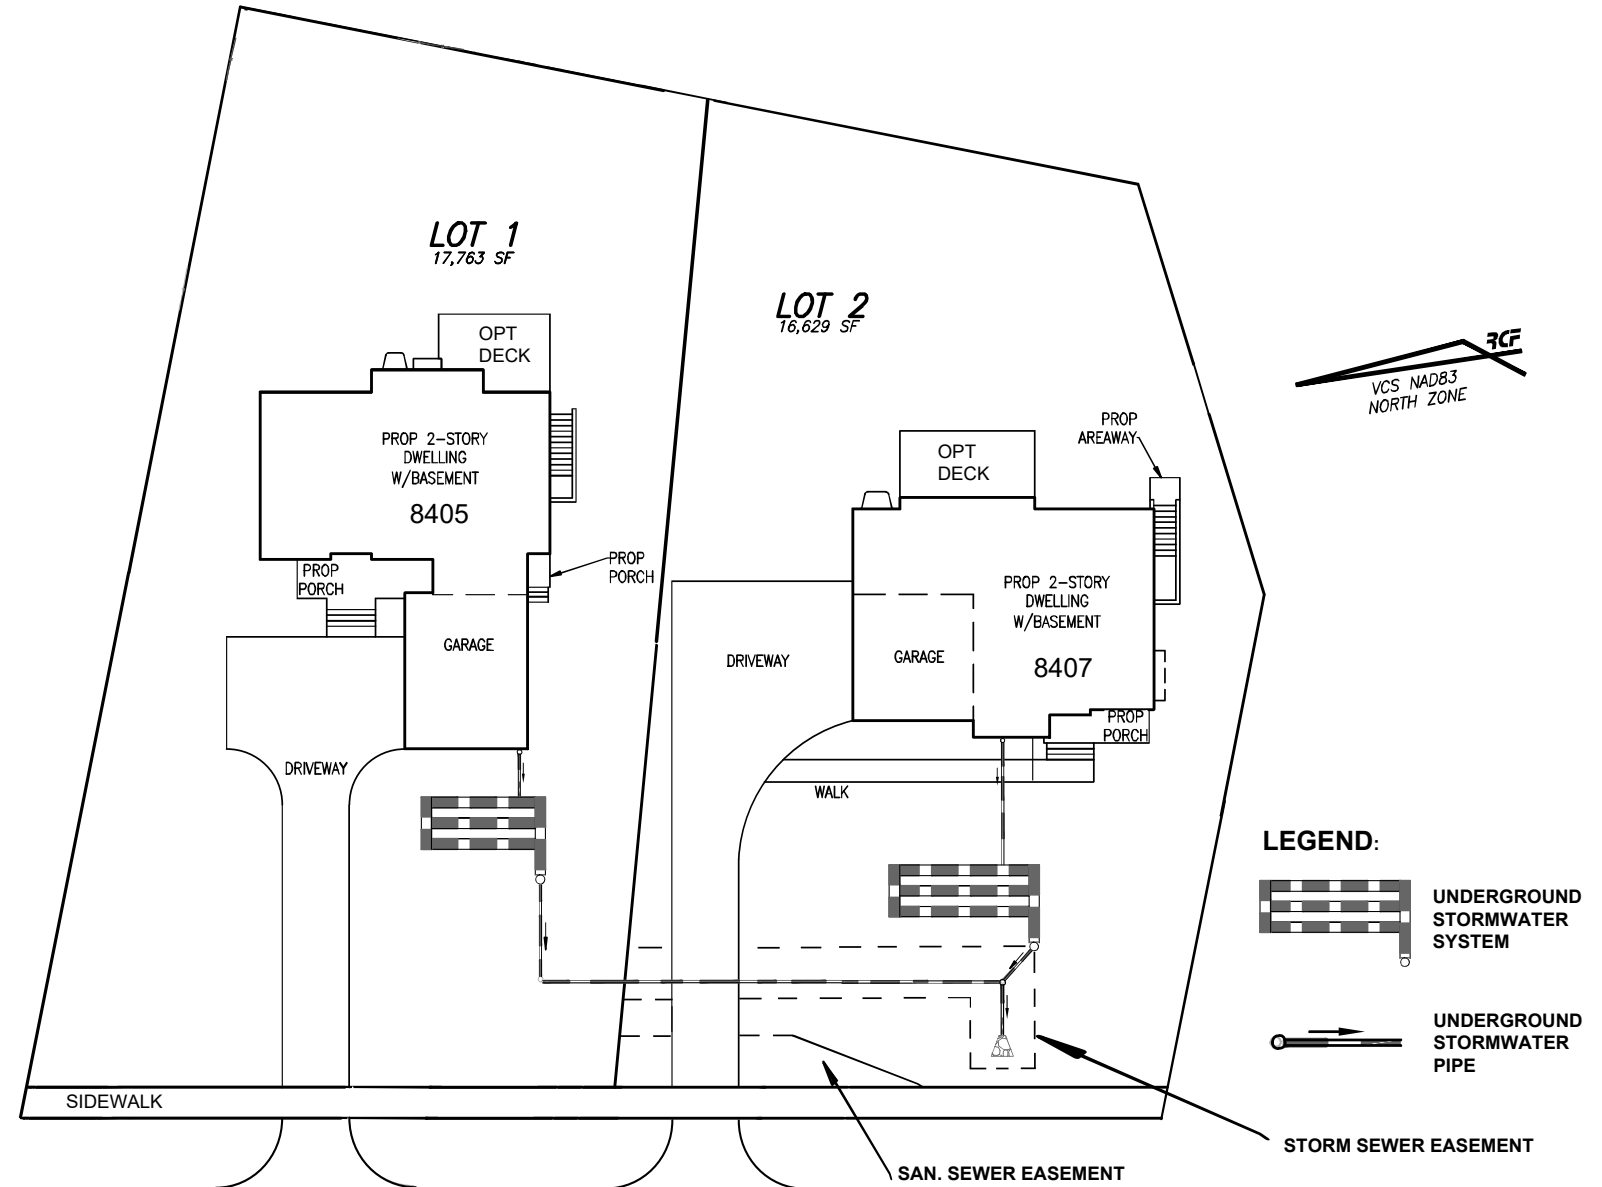

# HUNTER STATION

Lots 1 and Lot 2

**RIVERSIDE ROAD**

WIDTH VARIES ~ ROUTE #627

Details and dimensions shown on this site plan are approximate and may be subject to change. 6/2023