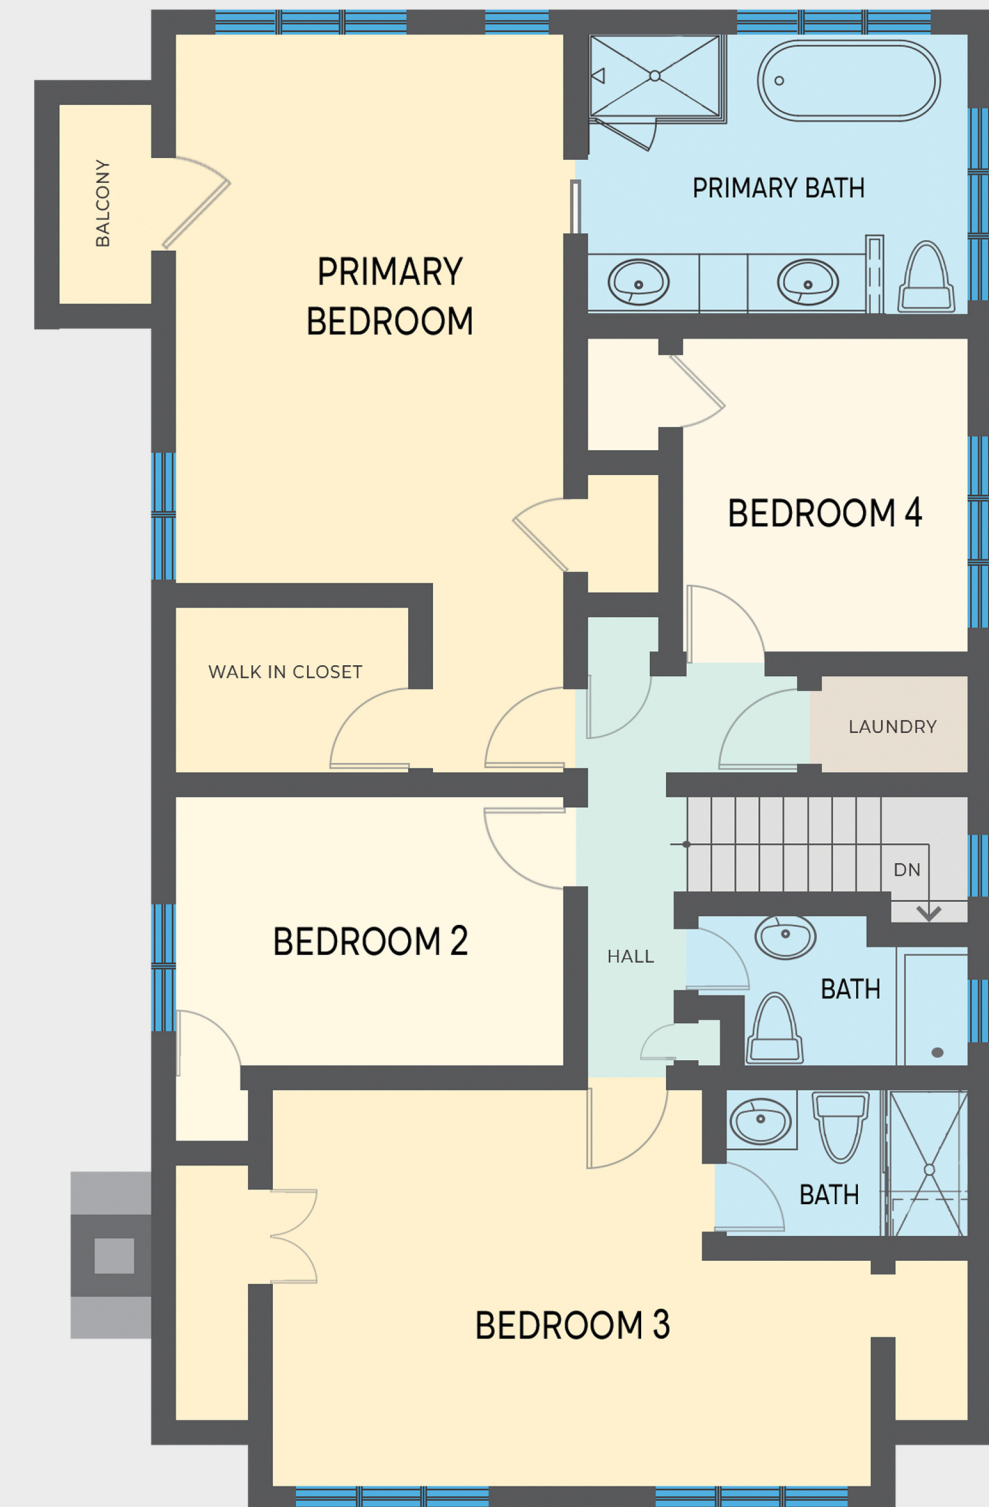

1909 Belfield Road

2884 sqft

TOTAL ESTIMATED SQUARE FOOTAGE

LOWER LEVEL

MAIN LEVEL

UPPER LEVEL