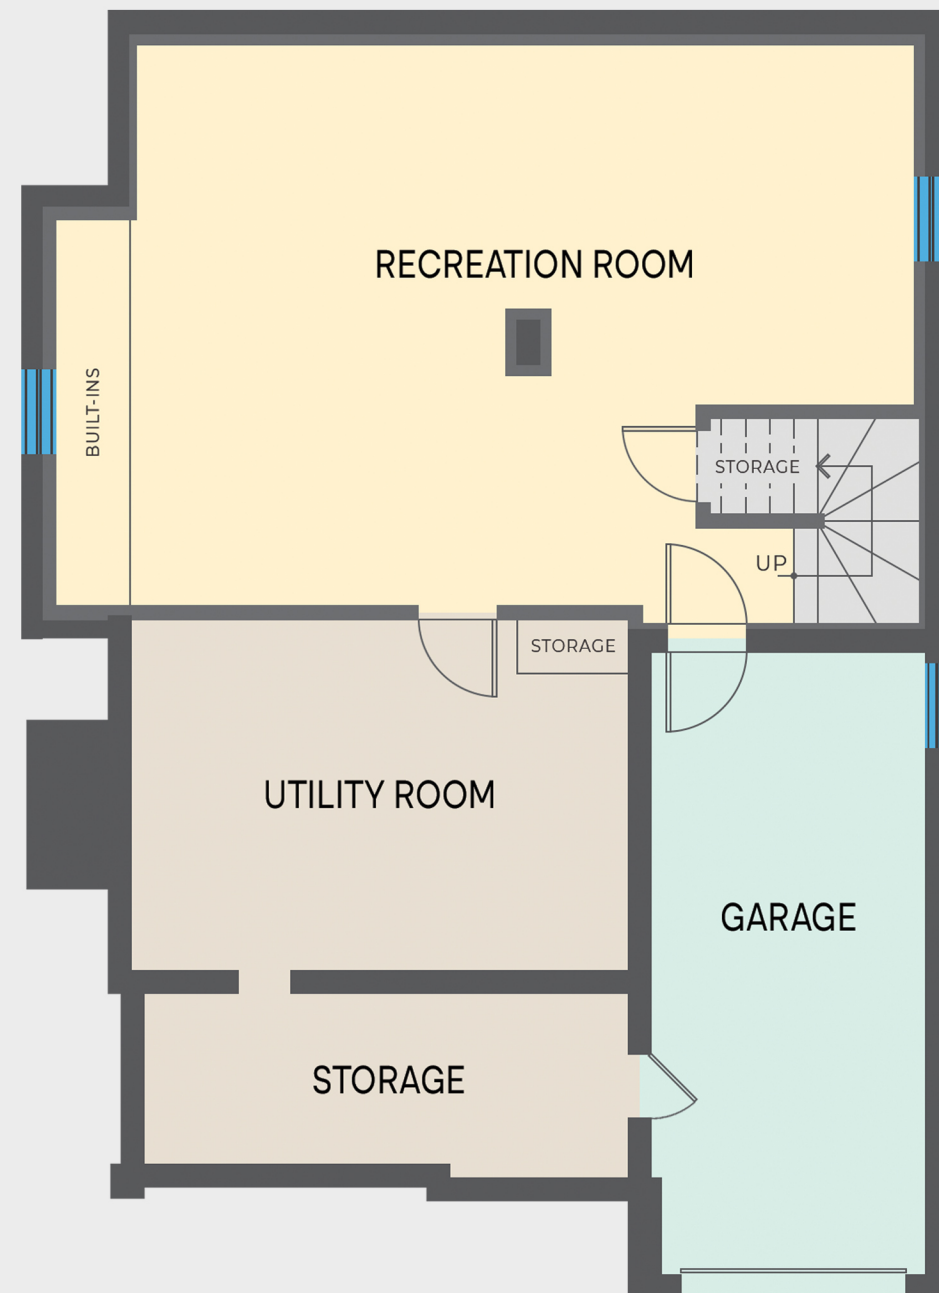

1909 Belfield Road

2884 sqft

TOTAL ESTIMATED SQUARE FOOTAGE

LOWER LEVEL

MAIN LEVEL

UPPER LEVEL